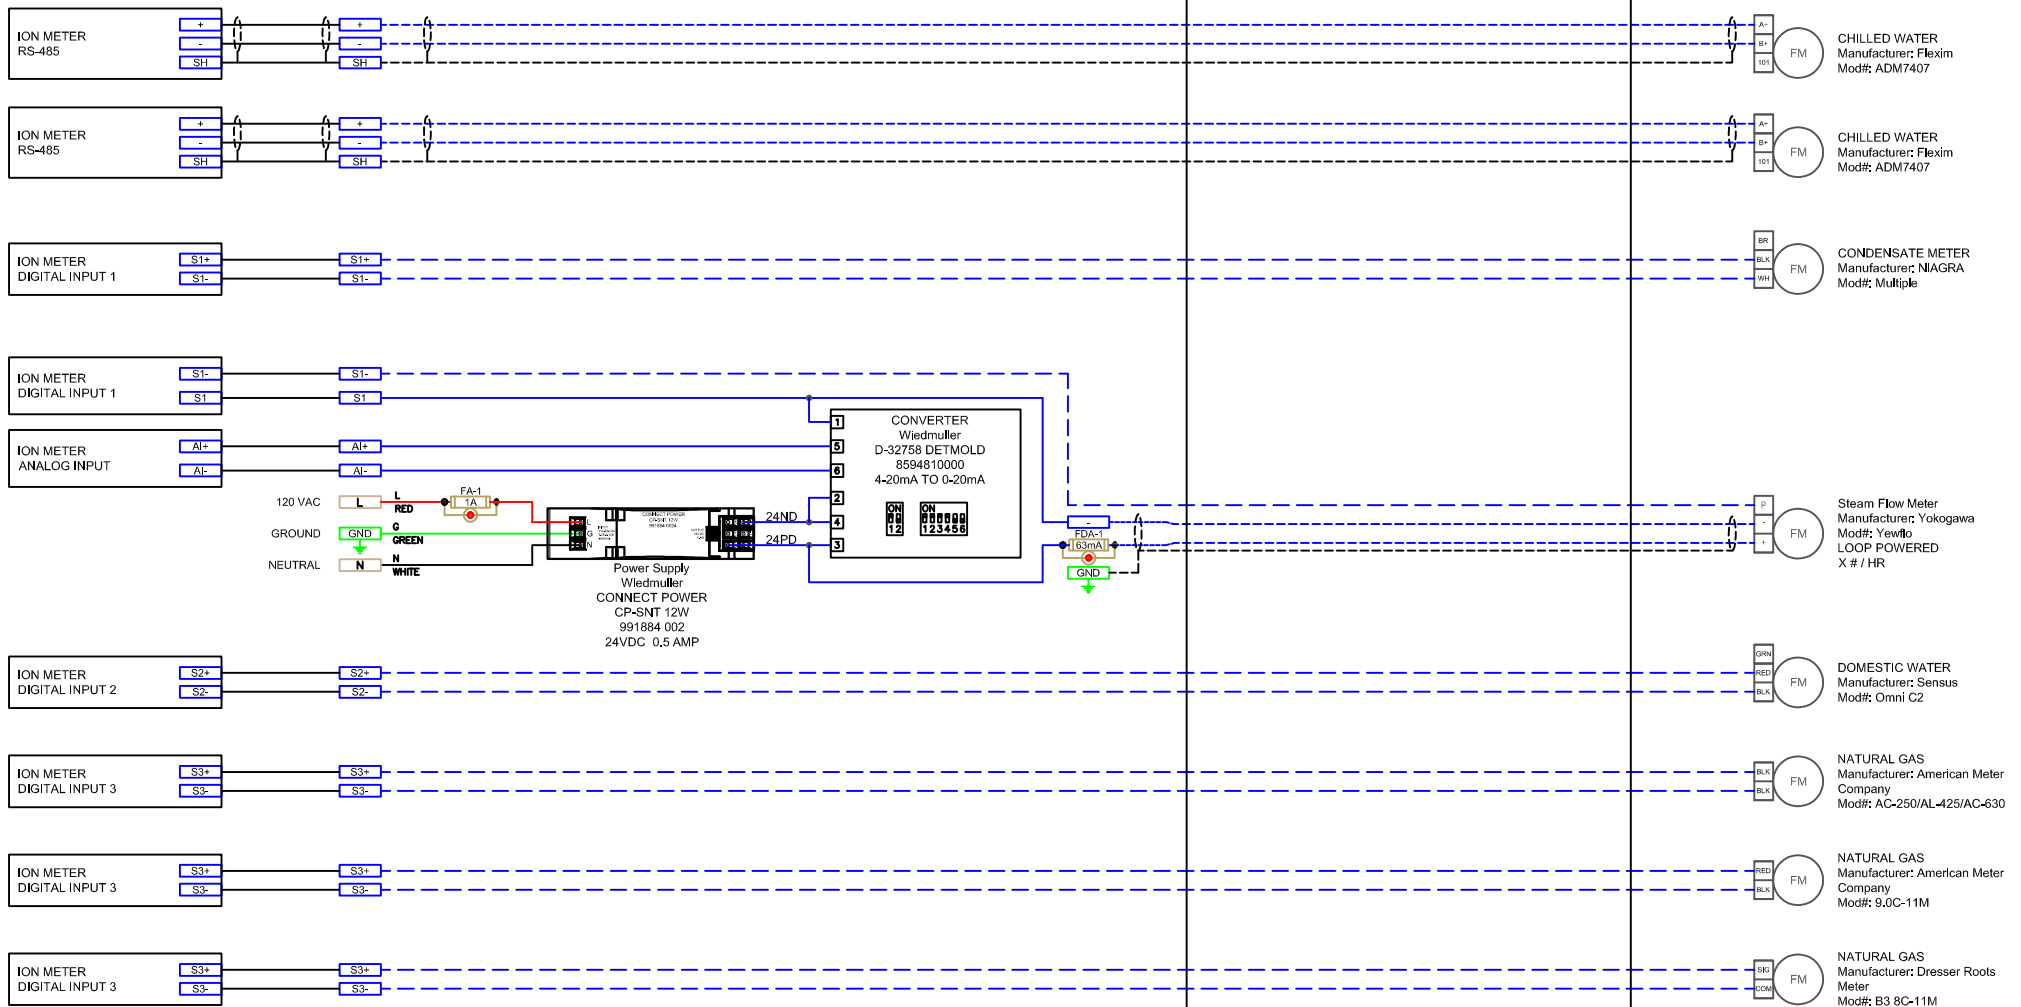

ION METER ENCLOSURE BACKPANEL

CONDUITS AND GUTTERS

VARIOUS UTILITY METERS PER BUILDING REQUIREMENTS

E-04: STANDARD ION PM8000 SERIES ELECTRIC METER DRAWING - UTILITY METER INTERCONNECT

NTS

July 2016